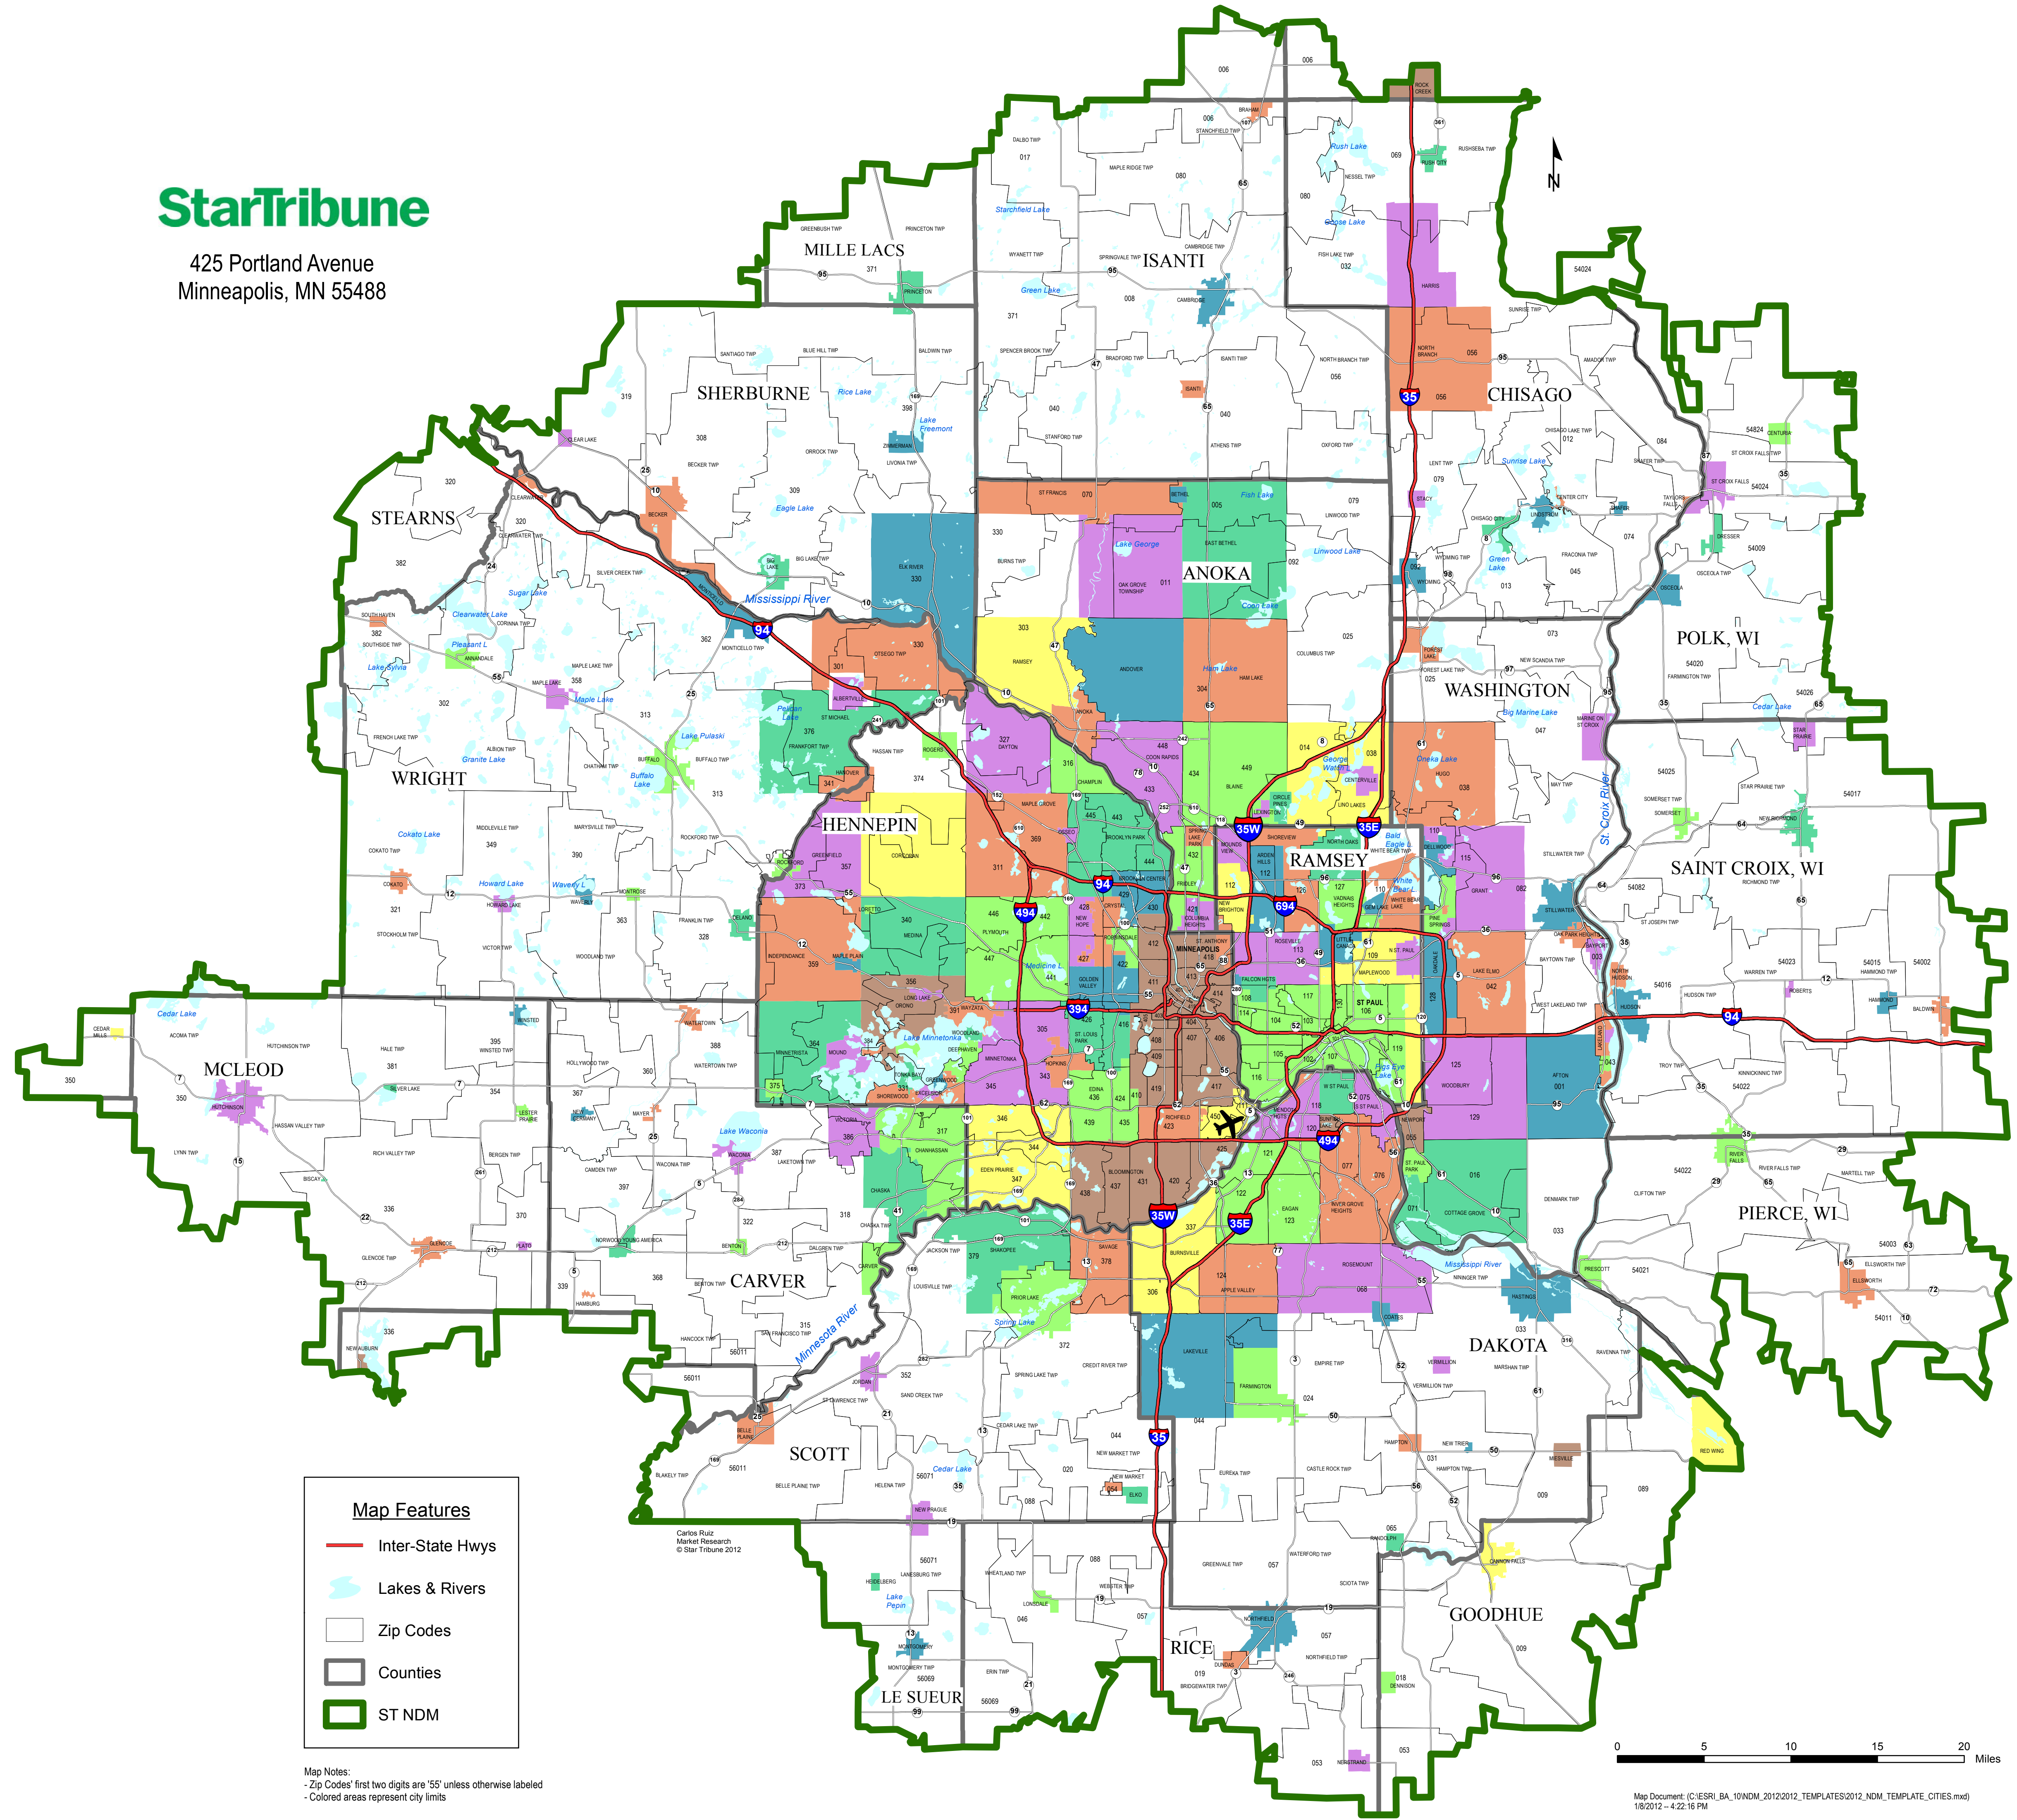

StarTribune

425 Portland Avenue
Minneapolis, MN 55488