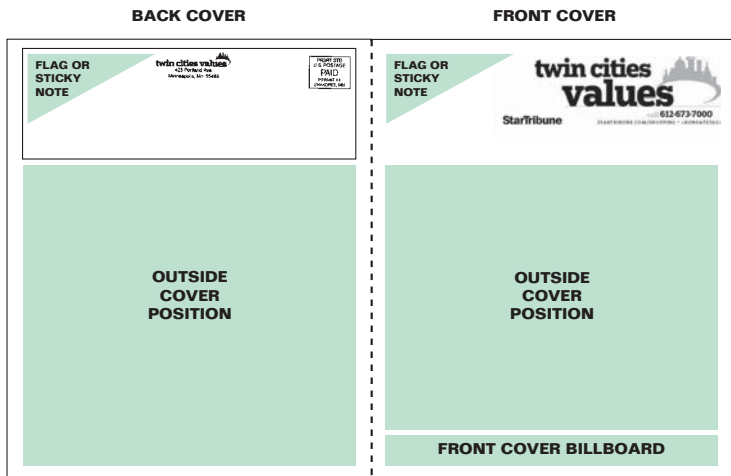

Twin Cities Values

Jacket Display Advertising

Deadlines • Rates • Mechanicals

2010 RATES

PREMIUM POSITIONS	SIZE	COST
Outside Cover Position	5 col. x 7.75"	$15,760
Double Truck	10 col. x 11"	$14,000
Inside Full Tab Page	5 col. x 11"	$6,500
Sticky Note Pick-up (Front or Back)	3" x 3"	$3,675
Flag Position (Front or Back)	2" x 2"	$2,625
Billboard Position (Front Only)	5 col. x .75"	$1,580

All premium positions include 4-color.

MECHANICALS