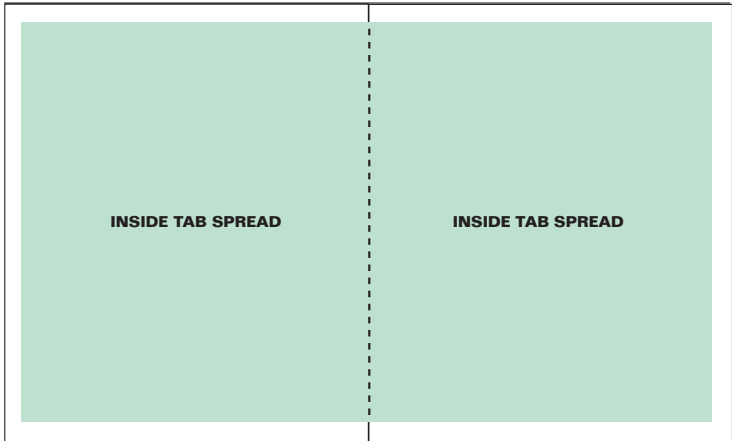

Twin Cities Values

Jacket Display Advertising

Deadlines • Rates • Mechanicals

2010 RATES

PREMIUM POSITIONS	SIZE	COST
Outside Cover Position	5 col. x 7.75"	$15,760
Double Truck	10 col. x 11"	$14,000
Inside Full Tab Page	5 col. x 11"	$6,500
Sticky Note Pick-up (Front or Back)	3" x 3"	$3,675
Flag Position (Front or Back)	2" x 2"	$2,625
Billboard Position (Front Only)	5 col. x .75"	$1,580

All premium positions include 4-color.

MECHANICALS